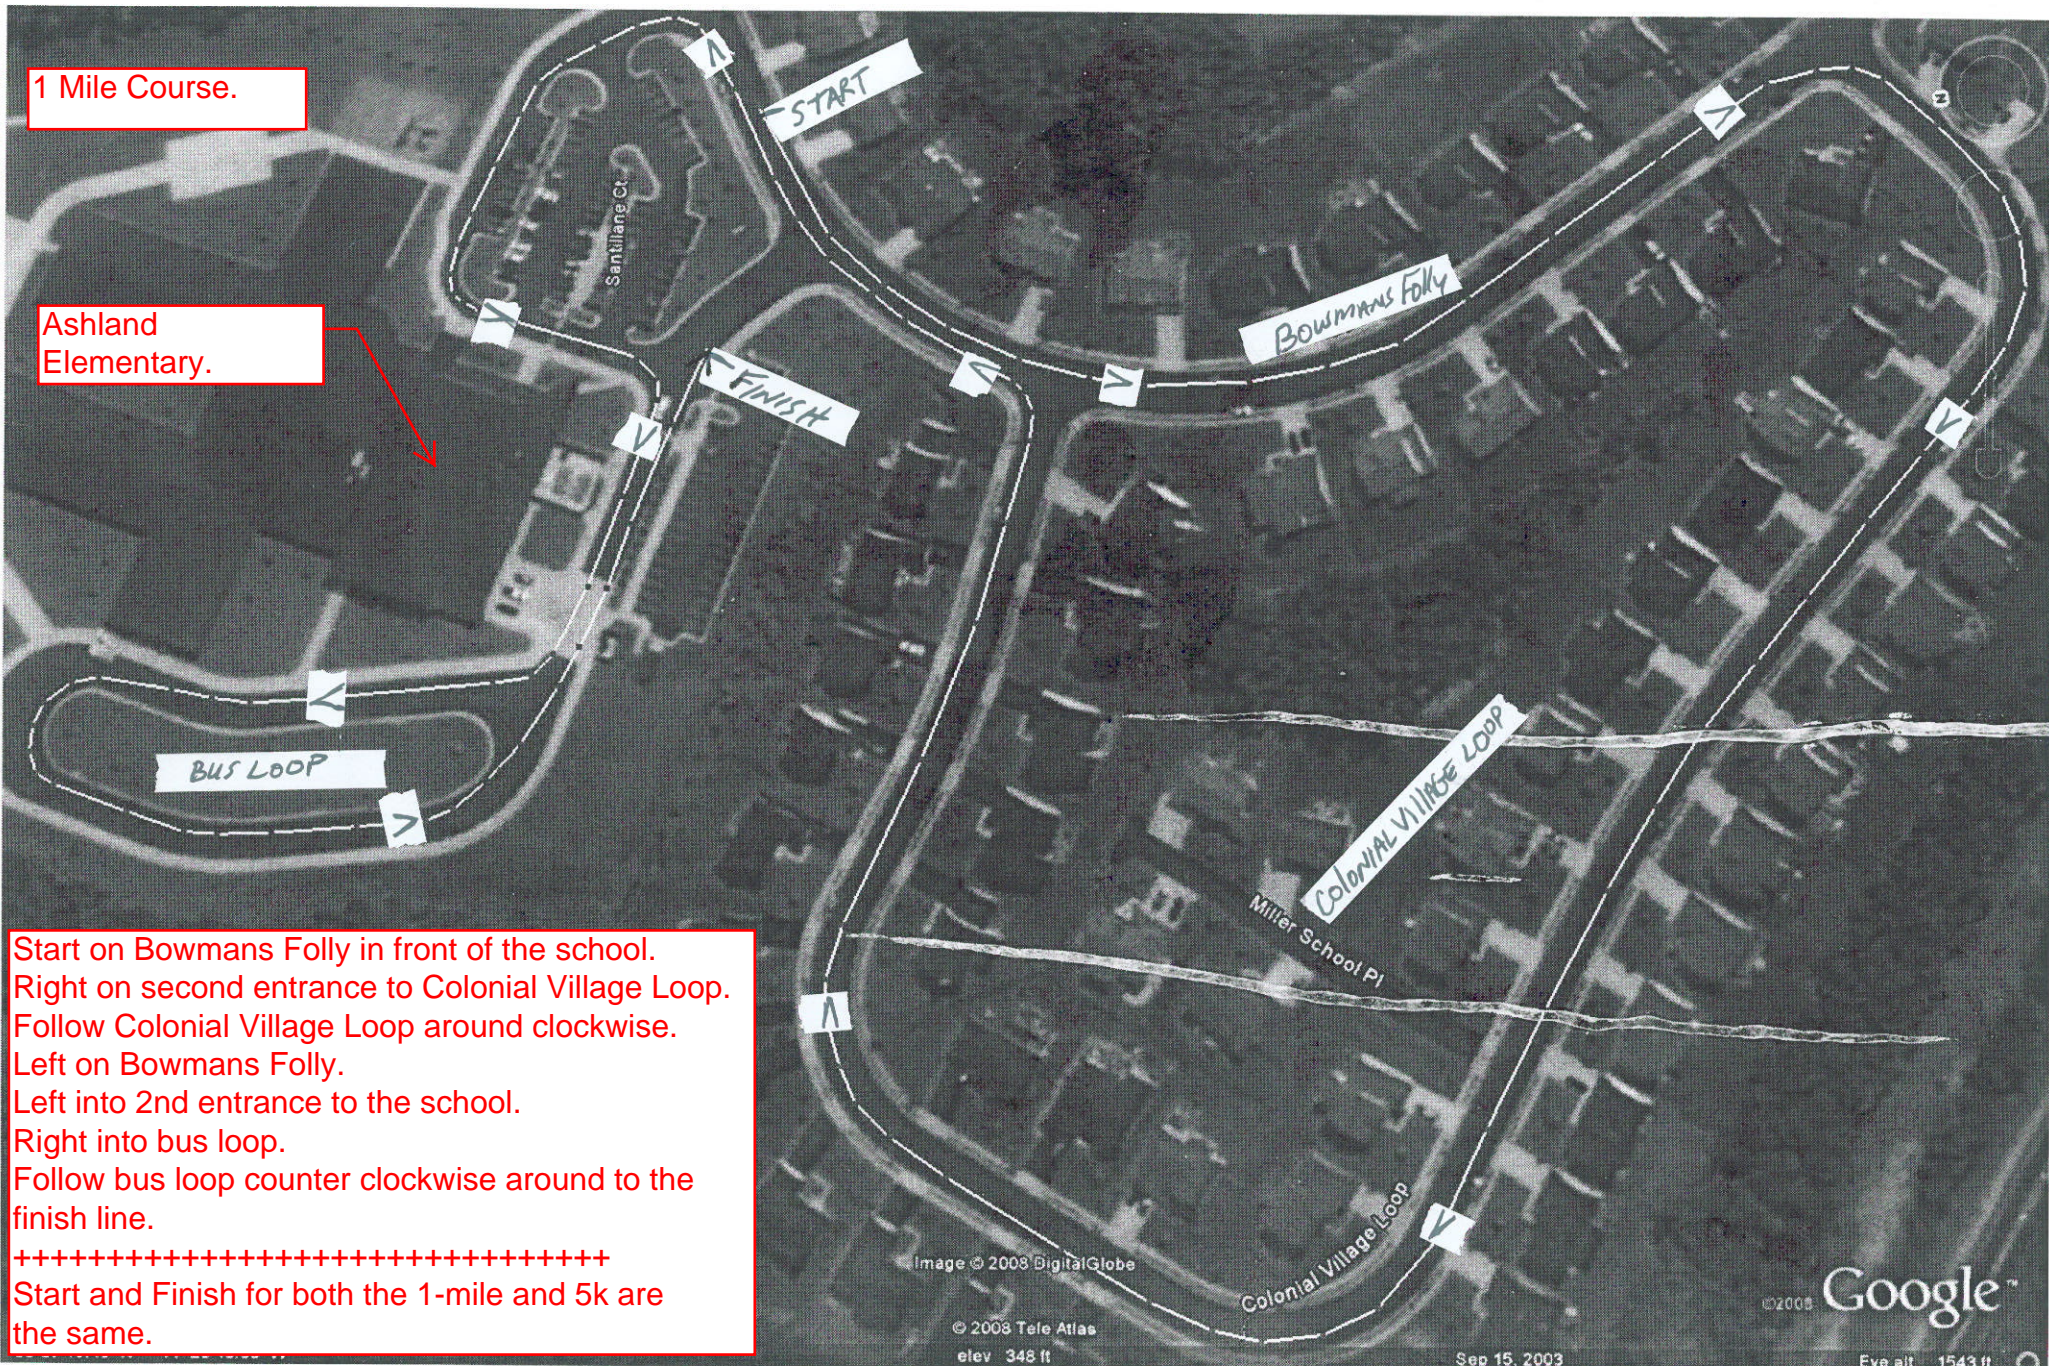

1 Mile Course.

Ashland Elementary.

Start on Bowmans Folly in front of the school.
Right on second entrance to Colonial Village Loop.
Follow Colonial Village Loop around clockwise.
Left on Bowmans Folly.
Left into 2nd entrance to the school.
Right into bus loop.
Follow bus loop counter clockwise around to the finish line.

++++
Start and Finish for both the 1-mile and 5k are the same.

Start in front of the school on Bowmans Folly(BF)
Right on 2nd entrance to Colonial Village Loop.(CVL)
Follow CVL clockwise back to BF
Right on BF.
BF becomes Fincastle.(FC)
Turn around 150+/- meters past Toddsbury.
FC back to left on CVL.
Follow CVL clockwise.
Left on BF.
Left into second school entrance.
Right into the bus loop.
Follow bus loop counter clockwise around to the finish line.