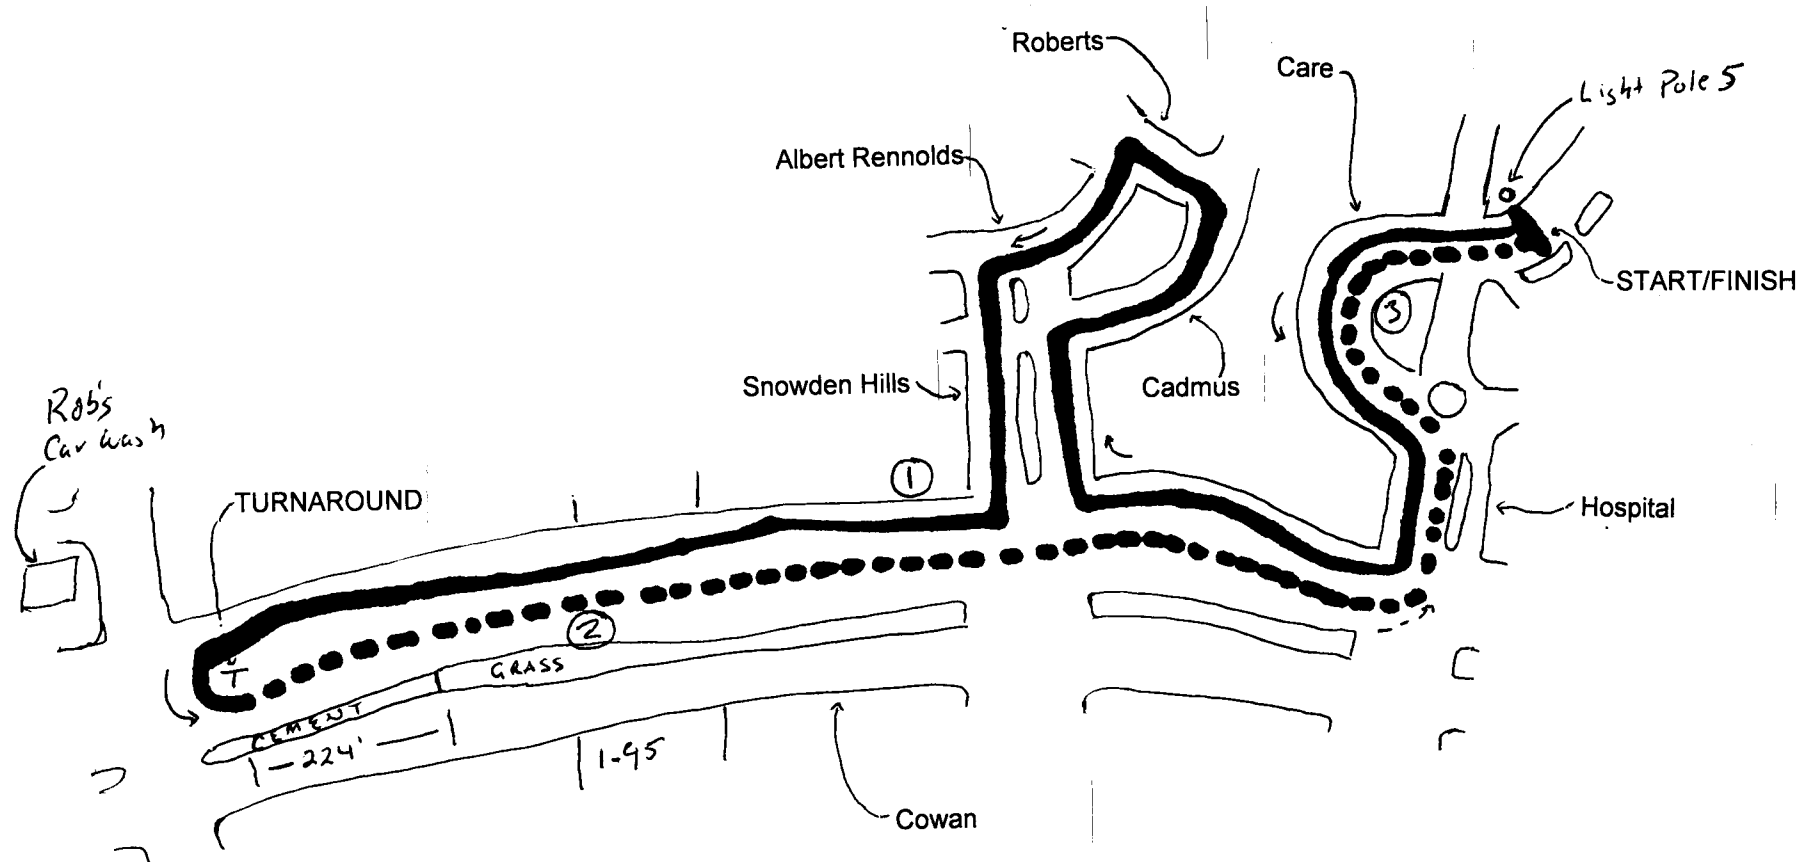

# New Moss Clinic 5 km

Fredericksburg, VA  
Measured by Vic Culp  
On July 10, 2011

**START/FINISH** – light pole 5 at parking lot entrance  
**MILE 1** – 80' W of Verizon box on northwest corner  
of Cowan and Snowden Hills  
**TURNAROUND** – 224' W of western grass edge in  
median just east of Rob's Car Wash entrance  
**MILE 2** – 406'7" W of eastern joint of I-95 bridge  
**MILE 3** – 26'8" N of light pole GM45