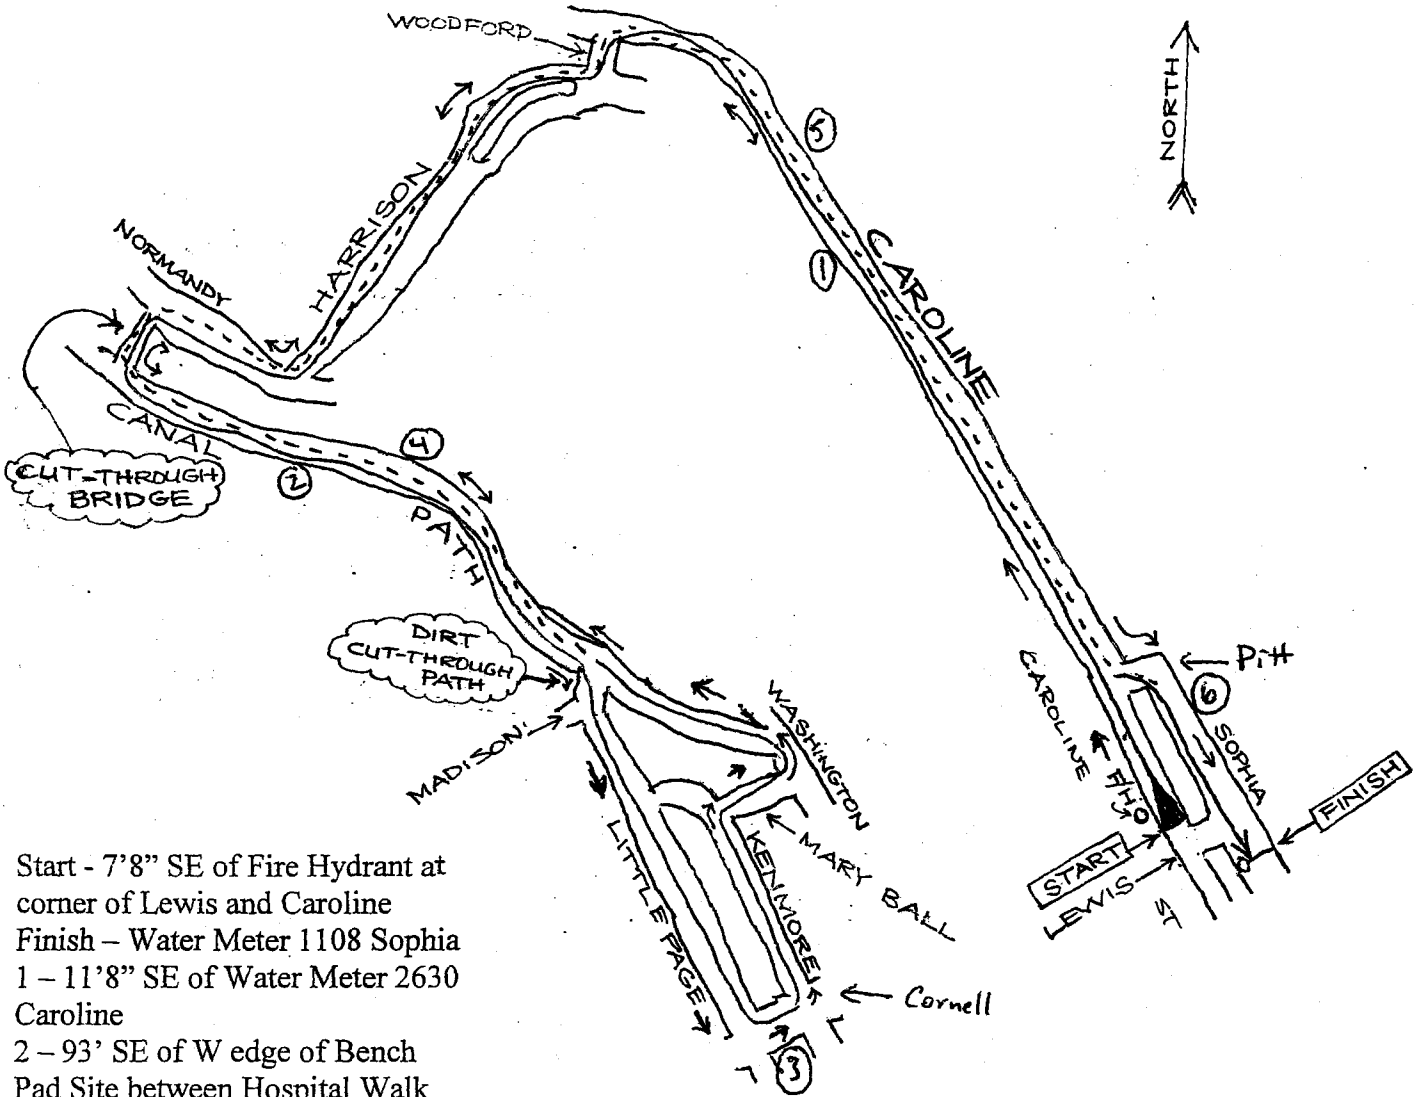

YMCA 10 km  
FREDERICKSBURG, VIRGINIA

MAP NOT TO SCALE

USATF-CERTIFIED  
COURSE  
VA-06010-RT

- Start - 7'8" SE of Fire Hydrant at corner of Lewis and Caroline
- Finish - Water Meter 1108 Sophia
- 1 - 11'8" SE of Water Meter 2630 Caroline
- 2 - 93' SE of W edge of Bench Pad Site between Hospital Walk and Rt 1
- 3 - 19'9" SW of Pole RH49-145 on Cornell
- 4 - 300' NW of Rt 1. Look for nail and paint
- 5 - 35' SE of No Parking Sign between Freedom and Woodford on Caroline
- 6 - 6'5" NW of Pole 18C in front of 1407 Sophia

MEASURED MARCH 12, 2006  
BY VIC CULP