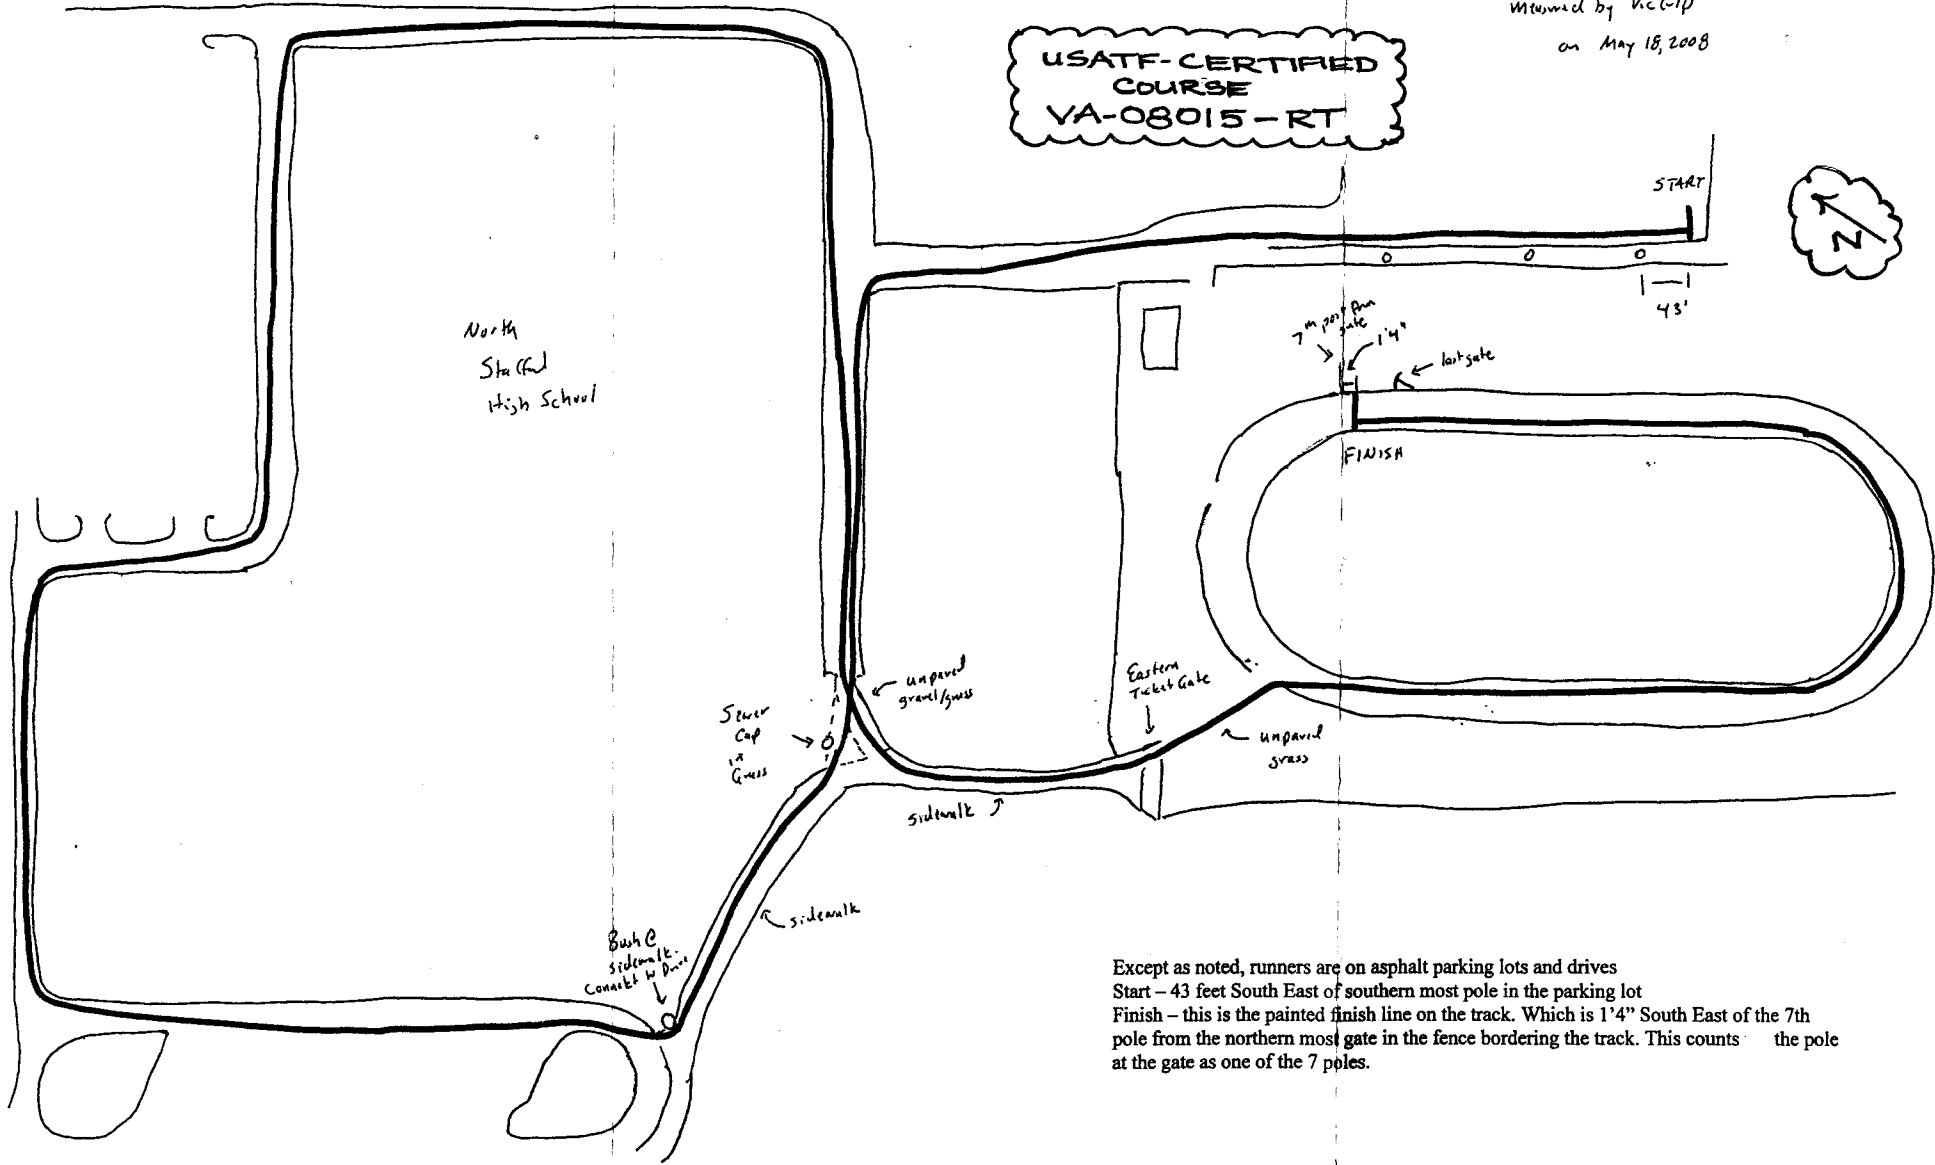

WOLVERINE ONE MILER  
STAFFORD, VIRGINIA

Wolverine One Miler  
measured by K&CIP  
on May 18, 2008

USATF-CERTIFIED  
COURSE  
VA-08015-RT

Except as noted, runners are on asphalt parking lots and drives  
Start - 43 feet South East of southern most pole in the parking lot  
Finish - this is the painted finish line on the track. Which is 1'4" South East of the 7th pole from the northern most gate in the fence bordering the track. This counts the pole at the gate as one of the 7 poles.