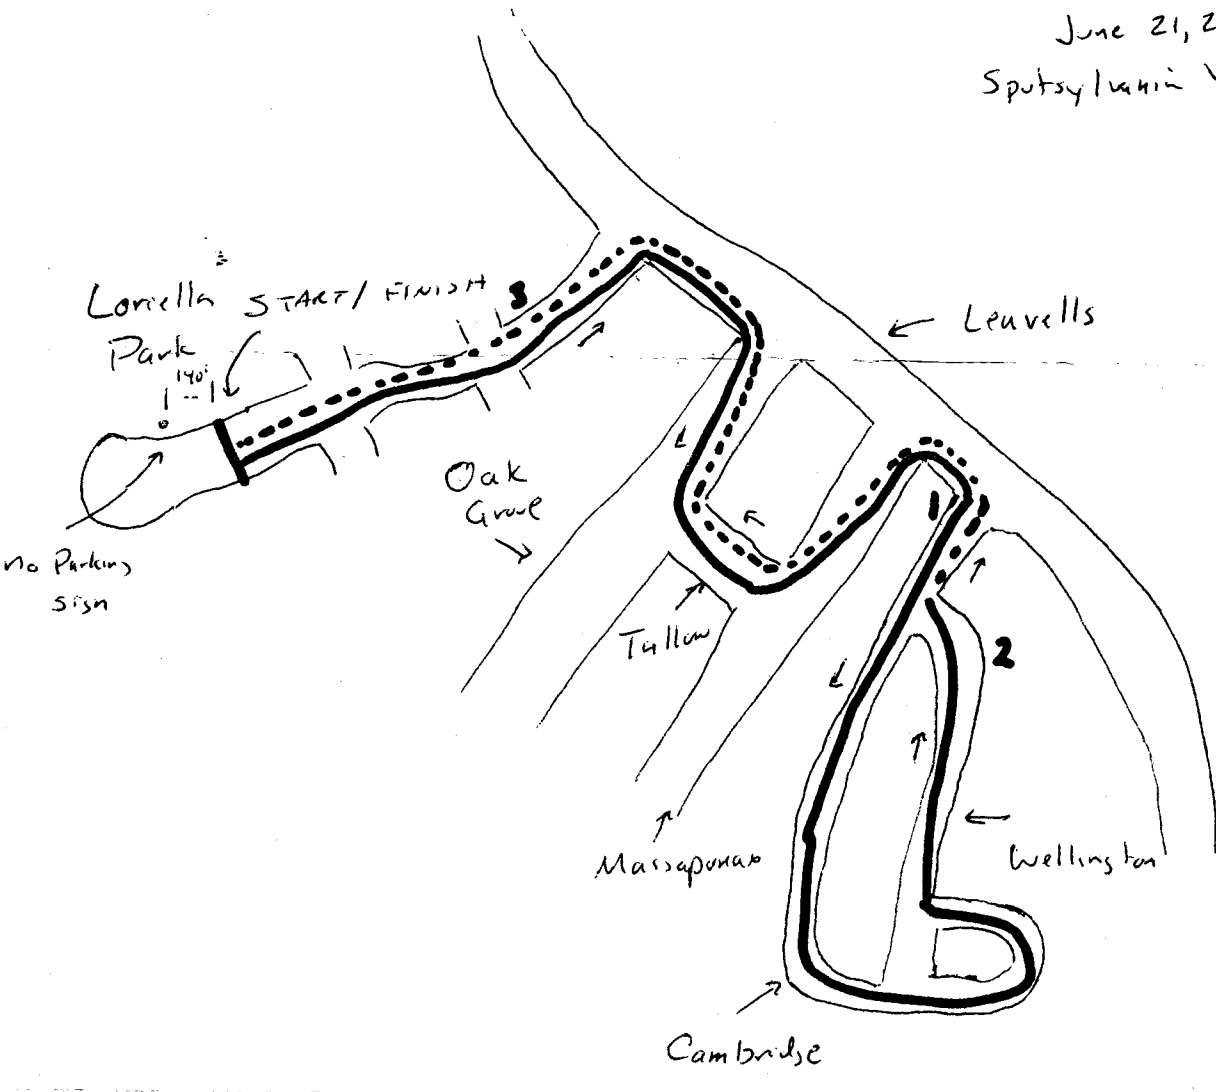

USATF-CERTIFIED
COURSE
VA-08023-RT

Lorivella Park 5km
measured by k.c.c.-lp
June 21, 2008
Spotsylvania VA

↑ N

- Start/Finish – 140 feet E of No Parking in Cul-de-sac sign. Marked with PK Nail.
- Mile 1 – 140'4" SE of Pole EB67 150A on Leavells Rd between Massaponax and Cambridge
- Mile 2 – 145'7" NW of mailbox for 10719 Wellington
- Mile 3 – 81'9" W of DCR Sign before entrance to parking lot on right